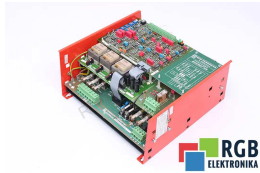

Repair MOVIRET315 SEW EURODRIVE

We will repair every SEW EURODRIVE device. If you cannot find the device that interests you, please contact us. We collect the devices **free of charge** via a courier or in person, thanks to which we are able to carry out the repair within several hours. We will diagnose your equipment **for free**, and if you do not decide on our service, you will not incur any costs. We offer **24 months warranty** for all completed repairs. We are available 24/7, also at weekends and on holidays. **Call us 24/7: +48 71 750 09 77** and receive immediate help.

SPECIFICATIONS

MANUFACTURER	SEW EURODRIVE
MODEL	MOVIRET315
CATEGORY	Servoamplifiers and inverters
WEIGHT	6.0 kg

WRITE TO US
info24@rgbrepairs.com

24/7 SUPPORT
[+48 71 750 09 77](tel:+48717500977)